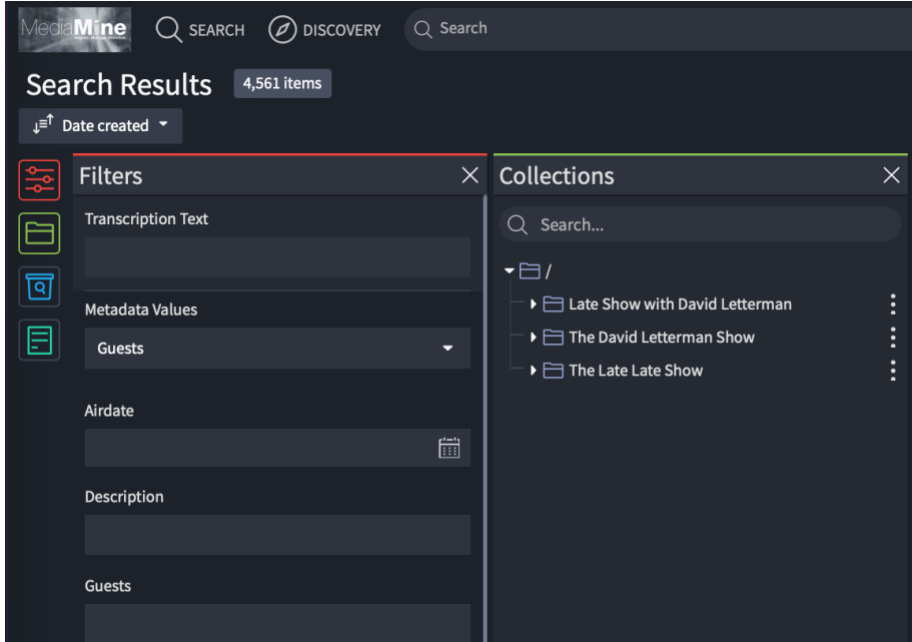

Log into the system at <https://app.iconik.io/login?next=/search> with the username and password provided.

Select the Search icon in the upper left corner of the screen.

To search for your clip, you can filter the collections by any combination of guest names, air dates, and in the transcribed text. You can also narrow down the search by looking into one of the specific collections. The Late Late Show contains a limited amount of footage from David Kilborn, Tom Snyder and Craig Ferguson. If you do not find what you are looking for, please contact us at sales@media-mine.com.

Once you have selected an episode from your search list, you can search the transcriptions to find the scene you are looking for. Just click on the play icon to play the scene.

You can use the “Mark In” and “Mark Out” icons to capture the time codes you wish to license. In this example, the codes are: 01:42:31 to 01:45:23 from LS_2141_NTSC_3-22-2004.mov

The file name gives you the episode number (2141) and the airdate (22 March 2004).

Provide the timecodes and the episode details in the licensing request that was emailed to you.

For further information, see the demonstration video <https://youtu.be/vxSnDAa2Gxw>